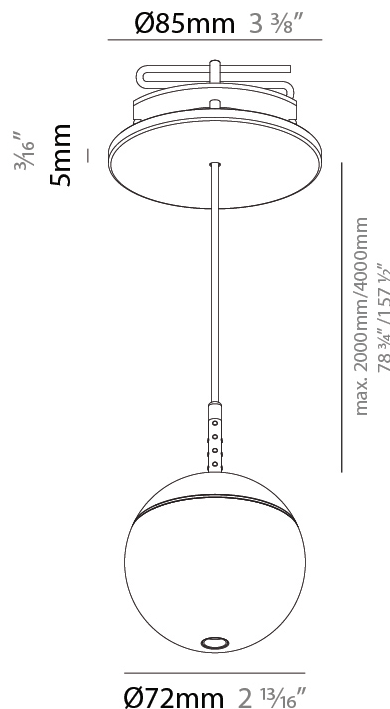

ELECTRICAL

Lamp Type: LED (Zhaga Standard)
Input Wattage (W): 6.6
Total Output Wattage (W): 6
Dimming: Tri-Mode (Non-Dimming and Phase Dimming (120Vac only) and 0-10V Dimming)
Driver Included: Yes
Driver Location: External
Driver Type: Constant Current - Universal
Driver Class: Class 2
Housing: ENCP3 w/Quick Connect
Input Voltage (V): 120 - 277
Constant Current (MA): 500

LED

Number of LEDs: 1
Color Temperature (°K): 2700 / 3000 / 4000
Max. Delivered Lumen (lm): 270 / 290 / 310
CRI: >90 CRI
Efficiency (%): 60
Lamp Life (hrs): 50000

OPTICAL

Optic°: 55

RATINGS AND CERTIFICATIONS

Certified By: Certified for North American Standards www.zaneen.com

Applying international specifications by adding 'INT' at the end of the existing Model #. For assistance on 'custom' specifications, contact zteam@zaneen.com. In a constant effort to supply the best product, we reserve the right to change specifications or materials without notice. The most recent specification sheets are found at zaneen.com

PROJECT

TYPE

SPECIFIER

QUANTITY

DATE